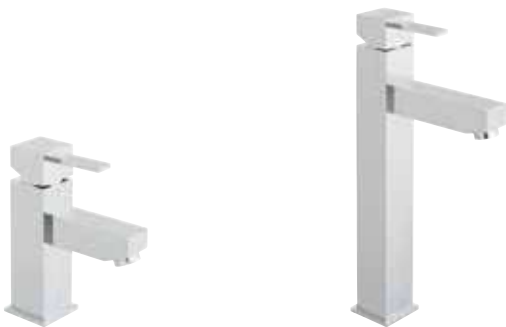

TÉ

Té's bold, iconic signature pieces capture the essence of superior contemporary bathroom design. Combining sleek, smooth lines with crisp, cubic angles, Té's sophisticated form accentuates a luxury finish to exhibit innovation of the highest quality.

For further information visit
www.vado.com/te

Mono
Basin Mixer

Extended Mono
Basin Mixer