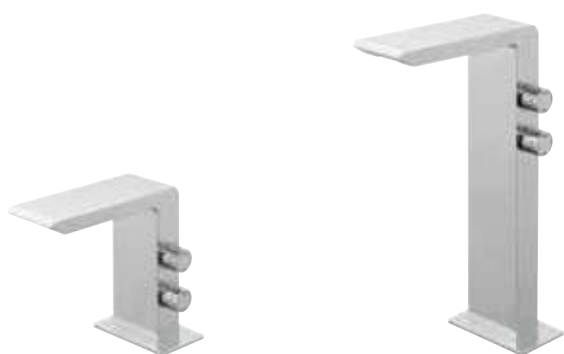

Extended Mono
Basin Mixer

OMIKA

A beautiful collection of taps, showers and accessories designed by Jo Love. Omika harnesses the well-being properties of water to deliver a sensory spa experience to redefine bathroom living.

For further information visit
www.vado.com/omika

Mono
Basin Mixer