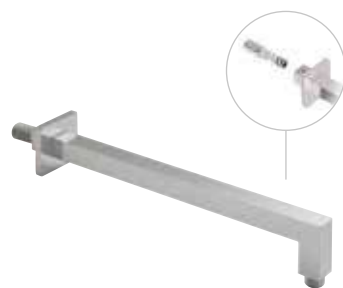

Mix² Easy Fit Shower Arm £95

WG-EFSA/SQ-C/P