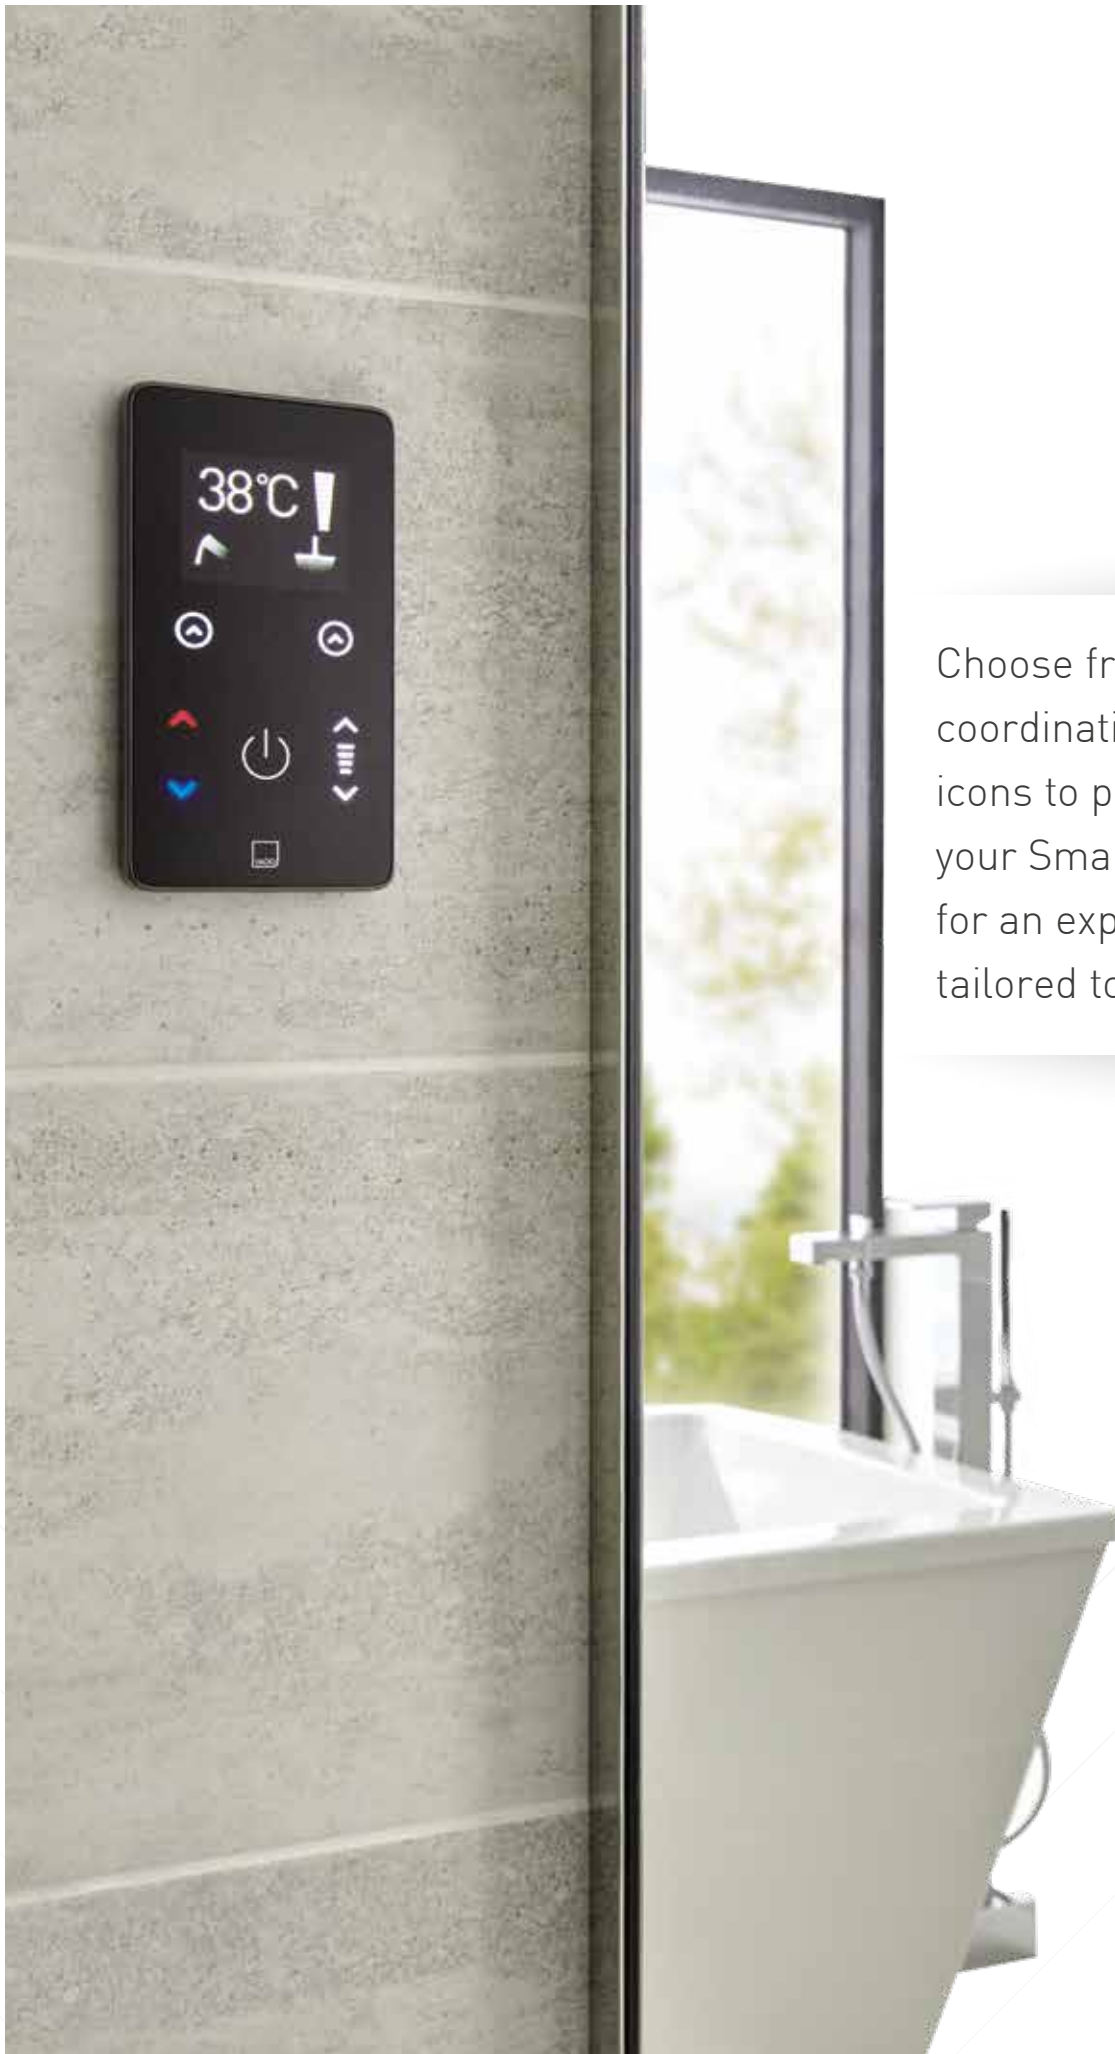

Geometry Fixed Shower Head with Arm

Sensori SmartTouch. Luxurious showering made simple.

Instinct Shower Kit with Integrated Outlet

Notion Freestanding Bath Shower Mixer

Sensori's sleek and modern design features a black, scratch-resistant glass panel with touch sensitive control, brought to life with a vividly defining, colour LED display for ease-of-use.

Shama Robe Hook

Notion Slimline
Basin Mixer

Take control of your shower
with the wireless SmartTouch
Start/Stop remote.

SENSORI
SMARTTOUCH

Choose from up to seven coordinating shower icons to personalise your SmartTouch display for an experience that's tailored to you.